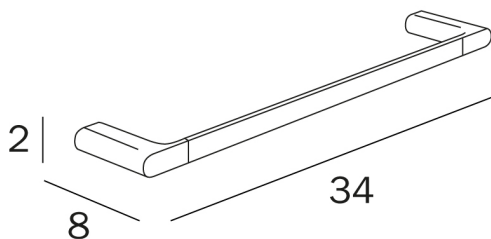

**COD A2018A**

Towel holder

---

**TECHNICAL  
DESIGN**

---

**FINISHES**

**CR** Chrome-plated

**CU** Chrome-plated/black soft touch

### COD A2018A

Towel holder  
Centre distance 30 cm

### COD A2018B

Towel holder  
Centre distance 45 cm

### COD A2018C

Towel holder  
Centre distance 60 cm

**COD A2018D**

Towel holder

Centre distance 80 cm