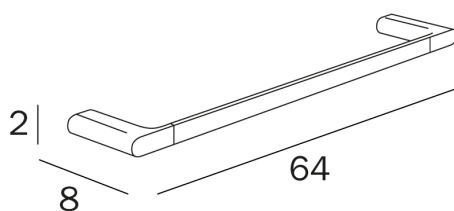

COD A2018C

Towel holder
Centre distance 60 cm