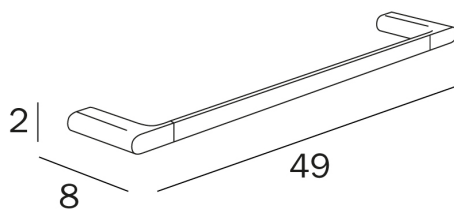

COD A2018B

Towel holder
Centre distance 45 cm