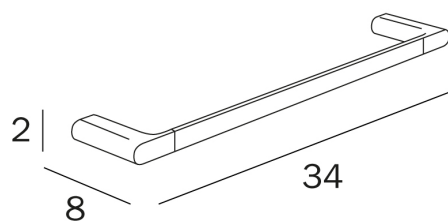

**COD A2018A**

Towel holder

---

**TECHNICAL  
DESIGN**

---

**FINISHES**

**CR** Chrome-plated

**CU** Chrome-plated/black soft touch

### COD A2018A

Towel holder  
Centre distance 30 cm

### COD A2018B

Towel holder  
Centre distance 45 cm