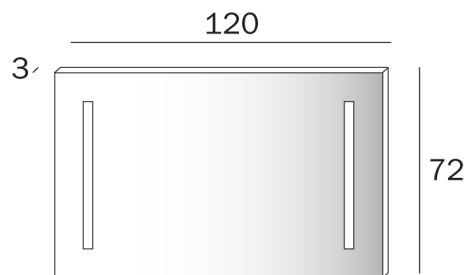

COD S381340

Mirror with front fluorescent
lighting

TECHNICAL DESIGN

TECHNOLOGIES