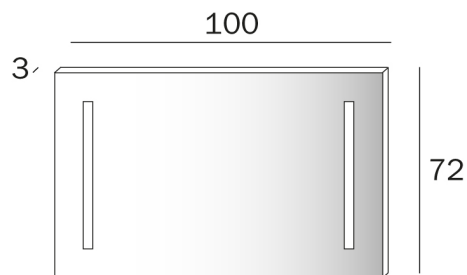

COD S381360

Mirror with front fluorescent
lighting

TECHNICAL DESIGN

TECHNOLOGIES